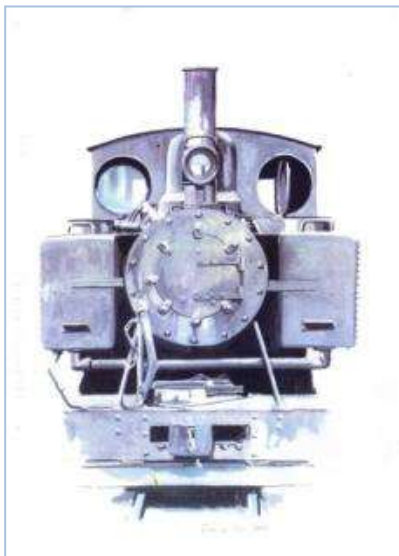

Head on

A4 Jonathan Clay Print 'Head on'

Price £3.00 plus £1.10 p & p