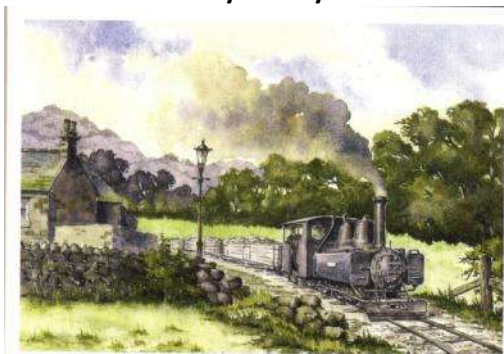

From an original painting by David Charlesworth, GRA

Price: 50p each or 2 for £1.00 plus 80p p & p

G T Hancock Greetings Cards – ALR Scenes (mixed set of 5)

Guy at Clay Cross

Bridget at Fallgate

Peggy at the Miners Arms