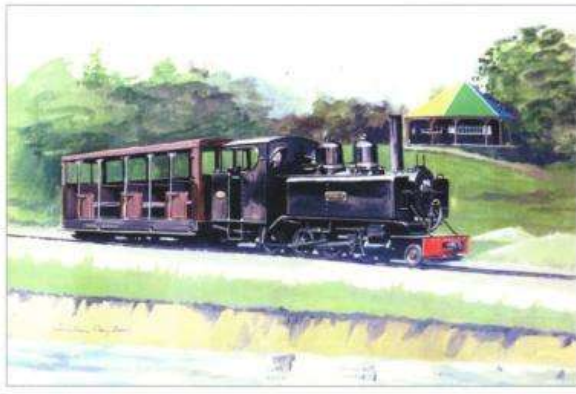

Jonathan Clay Mounted Print

Georgie

Jonathan Clay Mounted Print 'Georgie'

Price £10.00 each plus £1.50 p & p