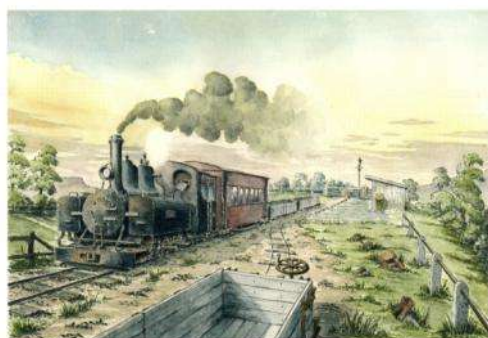

Joan at Stretton Station

This set of 5 Greetings Cards are based on paintings by local artist G T Hancock

Size 15cm x 10.5cm

Price (inc envelopes) £2.50 per set plus £1.10 p & p