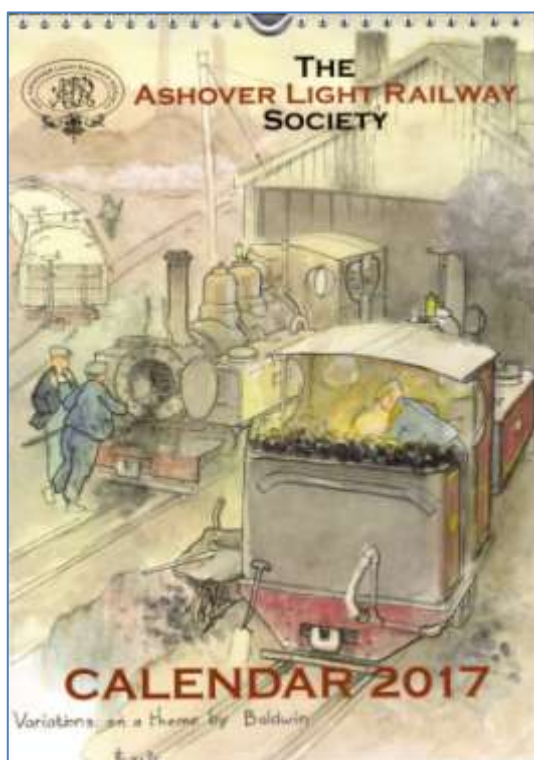

ALRS Merchandise

The Ashover Light Railway Society has a range of merchandise using images by artists Eric Leslie, Jonathan Clay and G T Hancock. These items make a smart addition to any railway enthusiast's collection and appear on key rings, fridge magnets, greetings cards and now framed prints.

For Christmas we have 3 designs of Christmas Card (which are featured below)
To order any of our merchandise simply click on the downloadable [ORDER FORM](#) (in PDF format)' fill it out and send with your cheque to the address shown. Alternatively find our account on eBay (alrs_sales) where combined postage discount is possible for multiple orders.

Happy Shopping!

[ORDER FORM (PDF)](#)

2017 Calendar

NEW!!