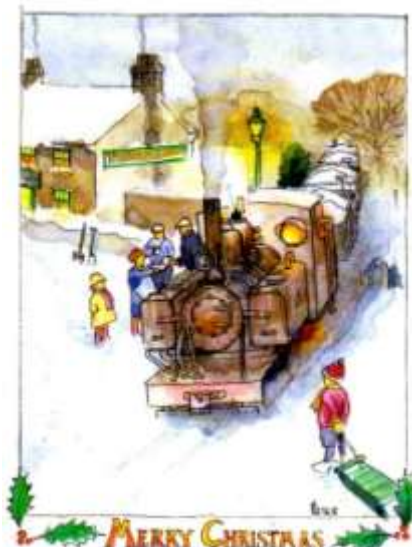

Eric Leslie Christmas Cards 'Miners Arms' (pack of 5)